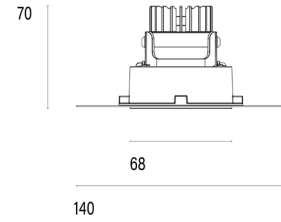

101 06 002201.022

Model

Name	Mono 060 Trimless Type 2
Finish	Structured Black
Area	Indoor

System

Power (Luminaire)	6.8W
Power (System)	8W
Voltage	240V-AC
Optics	Rotationally Symmetrical Direct 40°
Colour Temperature	2700°K
Luminous Flux	626lm
TM30	Rf95 Rg103
CRI	Ra98
Lumen Maintenance	L90 B10 50000hrs
Chromacity	<3 McAdam Step Ellipse
Articulation	Fixed
Cut-Out	Round 85mm x 100mm Depth
Ingress Protection	IP44
Control Device	Remote Phase DIM (Included)
Class	III